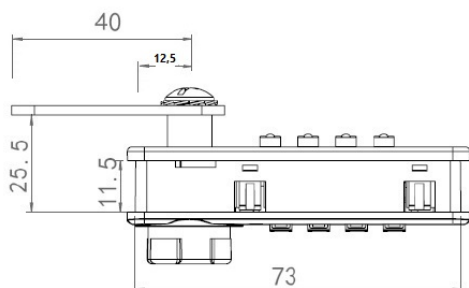

PRODUCT SHEET

Description:

Combi. Cam Lock M906, Private, 4-Digit, RH, 90DG, MK+Code Finder, Black, 73X20X15,5mm, Straight Cam C/E:40mm,, Closed 9'Clock, Open 12 O'Clock, Pre-coded 0000, Master, Key System #J13, Cylinder Centre to Edge of Lock Body: 12mm,, F/0,8-1,0mm Metal Panels Thickness, Horizontal Installation

Item number:

14.08.242-0

Units	Box	Carton	HS Code	Barcode
Pcs.	20	200	8301300000	 5704866496698

SISO A/S

Mileparken 11
DK-2740 Skovlunde
Denmark
VAT: DK 24786013

Phone +45 45 830 900

www.siso.dk
siso@siso.dk

Danske Bank
Nytorv Branch
Copenhagen
SWIFT: DABADKKK

Account no.
4180 3112 112936
IBAN Account
DK7230003112112936