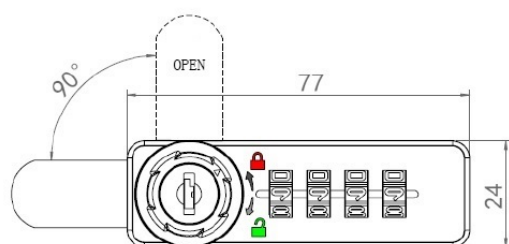

PRODUCT SHEET

Description:

Combi. Cam Lock M906, Private, 4-Digit, RH, 90DG, MK+Code Finder, Black, 73X20X15,5mm, Straight Cam C/E:40mm,, Closed 9'Clock, Open 12 O'Clock, Pre-coded 0000, Master, Key System #J13, Cylinder Centre to Edge of Lock Body: 12mm,, F/0,8-1,0mm Metal Panels Thickness, Horizontal Installation

Item number:

14.08.242-0

Units	Box	Carton	HS Code	Barcode
Pcs.	20	200	8301300000	 5704866496698

SISO A/S

Mileparken 11
DK-2740 Skovlunde
Denmark
VAT: DK 24786013

Phone +45 45 830 900

www.siso.dk
siso@siso.dk

Danske Bank
Nytorv Branch
Copenhagen
SWIFT: DABADKKK

Account no.
4180 3112 112936
IBAN Account
DK7230003112112936