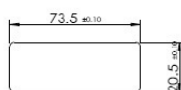

PRODUCT SHEET

Description:

Combi. Cam Lock M906, Private, 4-Digit, RH, 90DG, MK+Code Finder, Black, 73X20X15,5mm, Straight Cam C/E:40mm,, Closed 9'Clock, Open 12 O'Clock, Pre-coded 0000, Master, Key System #J13, Cylinder Centre to Edge of Lock Body: 12mm,, F/0,8-1,0mm Metal Panels Thickness, Horizontal Installation

Item number:

14.08.242-0

| Units | Box | Carton | HS Code | Barcode |
|-------|-----|--------|------------|---|
| Pcs. | 20 | 200 | 8301300000 |  5704866496698 |

SISO A/S

Mileparken 11
DK-2740 Skovlunde
Denmark
VAT: DK 24786013